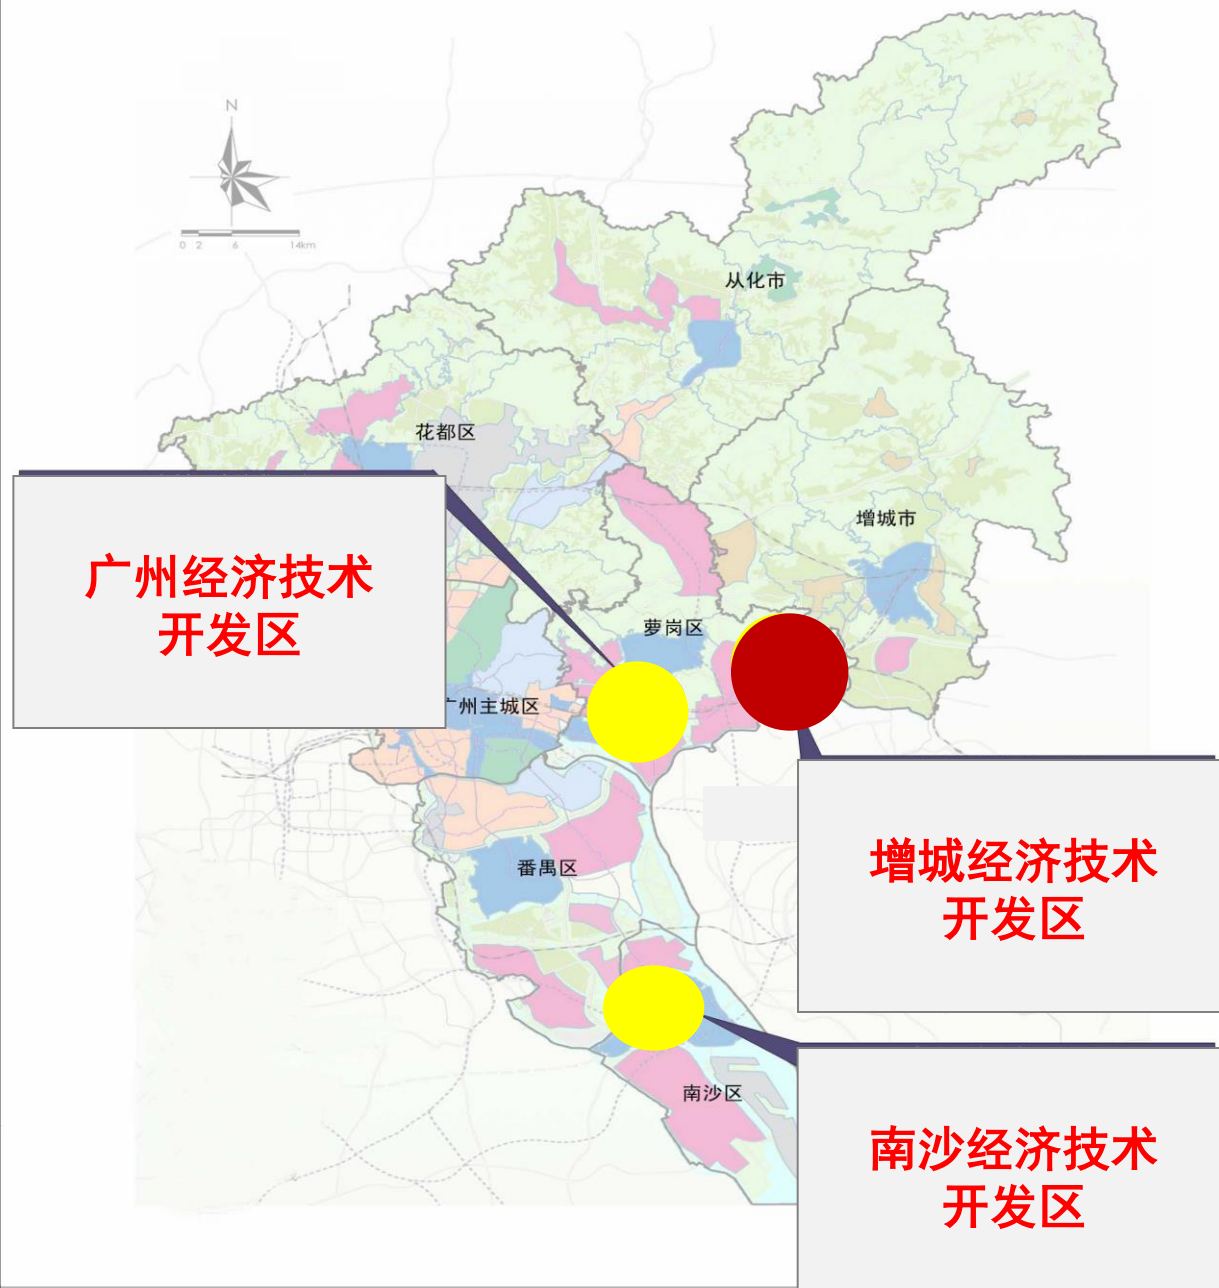

# 增城-广州城市副中心

Zengcheng, a Sub-center of Guangzhou City

增城位于广州东部

Zengcheng is located in the east of Guangzhou

面积1616平方公里

It covers a total area of 1616 square kilometers

增城开发区是广州三大  
国家级开发区之一

Zengcheng Development Zone is among the  
top three national development zone of  
Guangzhou.

被定位为广州先进制造业基  
地和战略性新兴产业综合发  
展基地

Zengcheng is positioned as advanced  
manufacturing base and strategic emerging  
industry base.

## 处在广州-东莞-深圳-香港黄金走廊的重要节点

Zengcheng is the gateway to Dongguan, Shenzhen and Hong Kong

增城市在珠三角位置图

Location Map of Zengcheng in Pearl River Delta

# 优越的区位优势

A good location and convenient transportation

四条地铁：地铁13号线、16号线、21号线、6号线

7条高速：广河、广惠、广园、广深、花莞、增莞、增从

穗莞深城际轨道线

两条高铁：广深高铁、广汕高铁